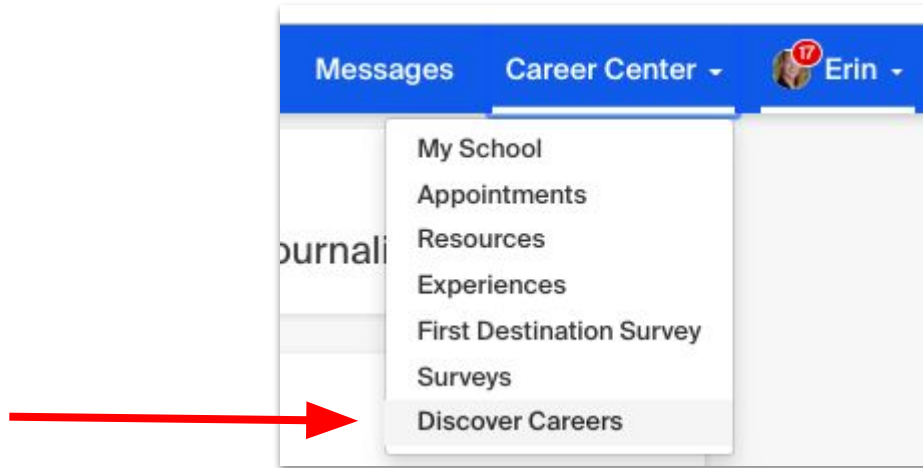

To get profile ideas, you can view profiles of your peers in the "Students" tab

The screenshot displays the Handshake website interface. At the top, a blue navigation bar contains the Handshake logo, a search bar with the text "Search jobs, employers, events", and several menu items: "Jobs", "Events", "Q&A", "Students" (highlighted with a red box), "Messages", and "Career Center -". Below the navigation bar, the page title "Explore Students" is visible. On the left side, there is a "Filters" section with a "Name" filter that includes a search input field labeled "Enter a name...". The main content area features a student profile for Erin O'Keefe, which includes a profile picture, her name, and the following details: "Great British Baking University", "Sophomore, graduated May '19", "Associate of Science Degree in Sustainable Agriculture", "Technical Sales Engineer - Intern at Eli Lilly and Company", and "Mechanical Engineering Intern at General Electric". A "Swim Team" membership is also listed.

Make sure to keep the “For Employers Only” section up to date

For Employers Only 

 Only visible to employers

JOB HUNT

- Actively looking for a job

JOB INTERESTS

Internship

CITIES

Chicago, IL • Atlanta, Georgia, United States of America

ROLES

Analyst (Management Consulting) • Business Consultant • Product Manager Intern

INDUSTRIES

Management Consulting • Internet & Software

To get ideas of job roles of interest, check out the “Discover Careers” tabs under “Career Center”